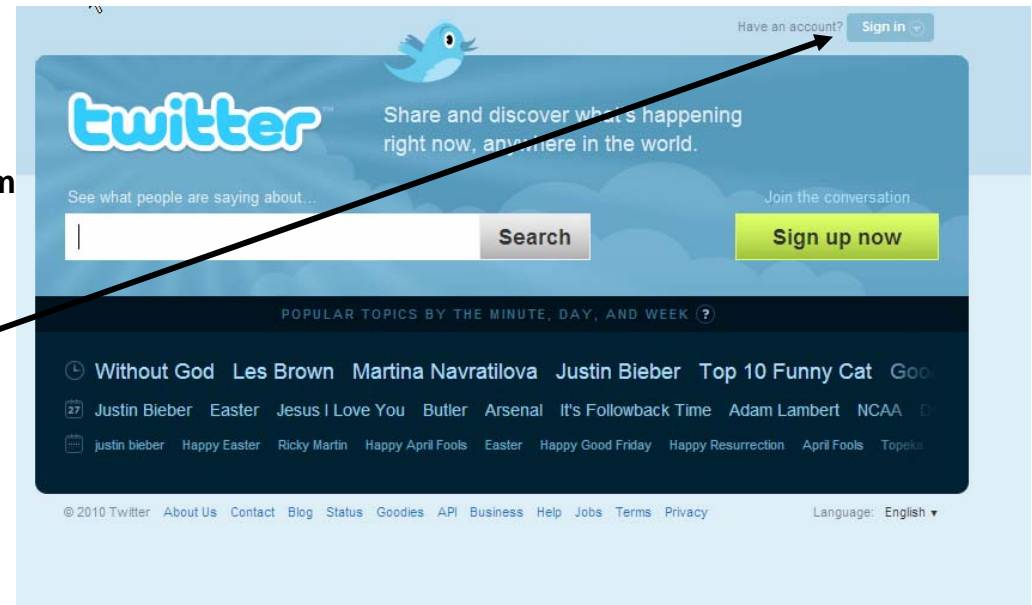

Using your Twitter Page

- Start by double clicking the Internet Explorer icon on the desktop.
- In the Address box type the following URL: **www.twitter.com** and press the Enter Key on the keyboard.
- The following web page will appear.
- To sign in to your Twitter page click on this button 

Signing in to Twitter

To sign in to Twitter you just click on this box and enter your Twitter Username or your e-mail address

Press your Tab key and then fill in your twitter password

Now click the

twitter