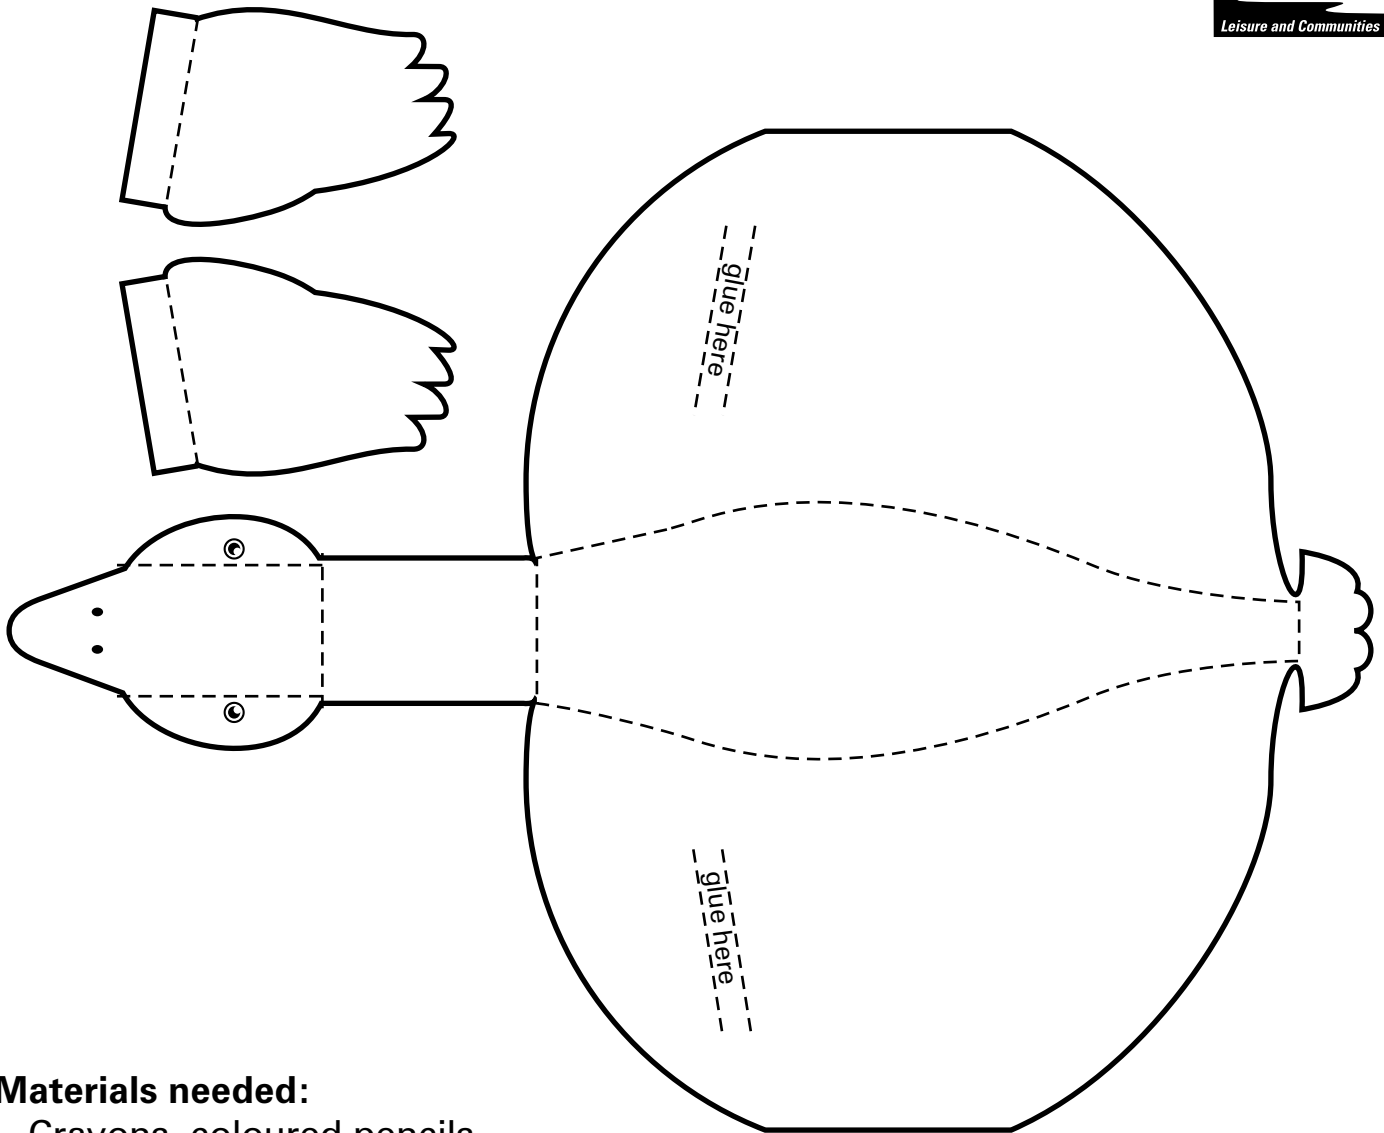

The Ugly Duckling and Swan Craft

Materials needed:

- Crayons, coloured pencils or pens
- Scissors
- Sellotape or glue
- Card

Instructions:

- Print out your swan and duckling on to card or glue them to card once you have printed them. Colour in the various pieces - maybe your duckling should be coloured in using dull colours as it grows up and turns into a beautiful swan.
- Now cut around all the pieces.
- Make the necessary folds on each piece then glue the wings and head to the swan and duckling.