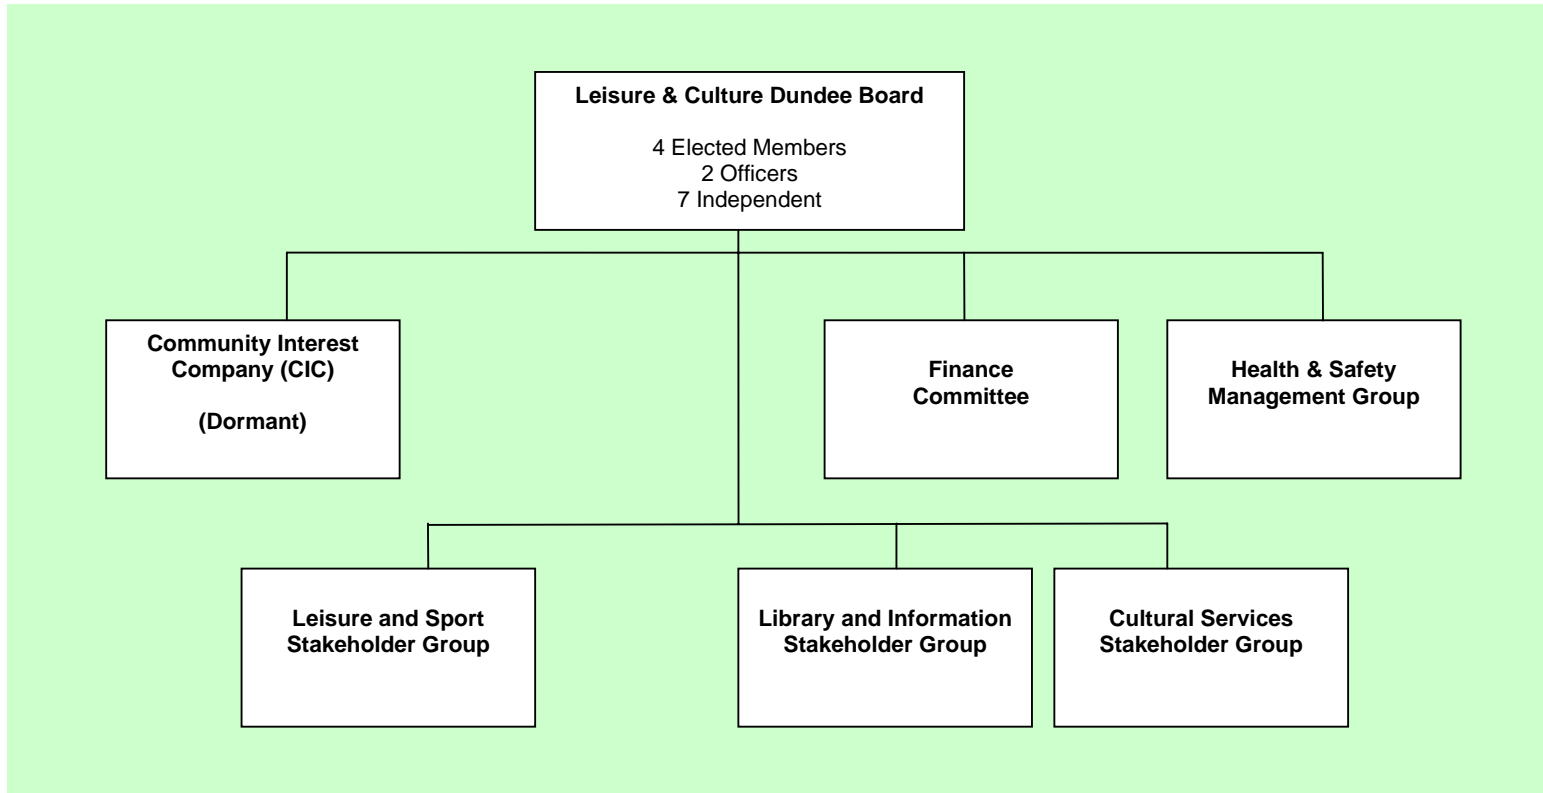

**GOVERNANCE STRUCTURE**

### LEISURE & CULTURE DUNDEE STRUCTURE

**Cultural Services**

**Structure**

**Leisure and Sports Structure**

Managing Director

Head of Leisure  
and Sport

Support Services

**Active City:**