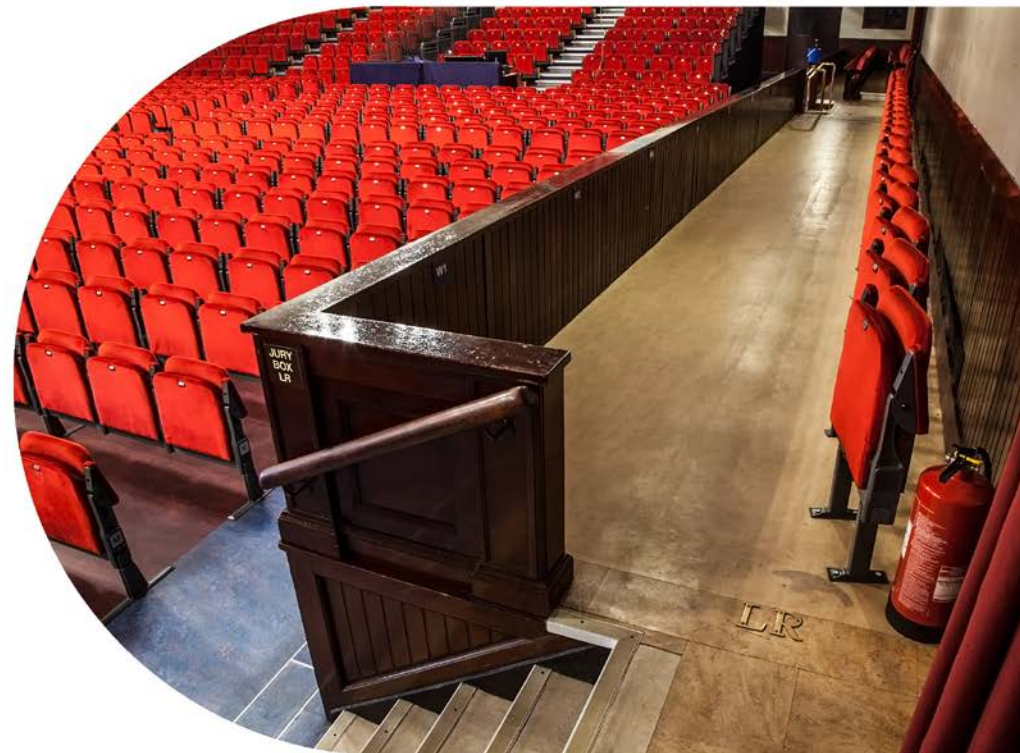

Caird Hall Dundee Access

leisure &
culture DUNDEE

External Ramp

Located at the West entrance - Marryat Door.

Maximum dimensions for scooters Length- 104 cm
Width - 56 cm.

Internal Ramp

Inside Marryat Door.

Level Access All Facilities

Level Access to all facilities is available on both stalls and balcony levels.

All entrance doors 140cm wide x 231 cm height.

Top: Main Stage
Lower Right: Auditorium
Lower Left: Marryat Hall

Accessible Platform

Situated off the main foyer corridor.

Lift To Balcony

Lift Doors 79 cm wide x 200 cm height.

Stalls Toilet with Baby Change Unit

Located to the left at the top of the internal ramp.

Unit provided for the disposal of all sanitary items and wipes.