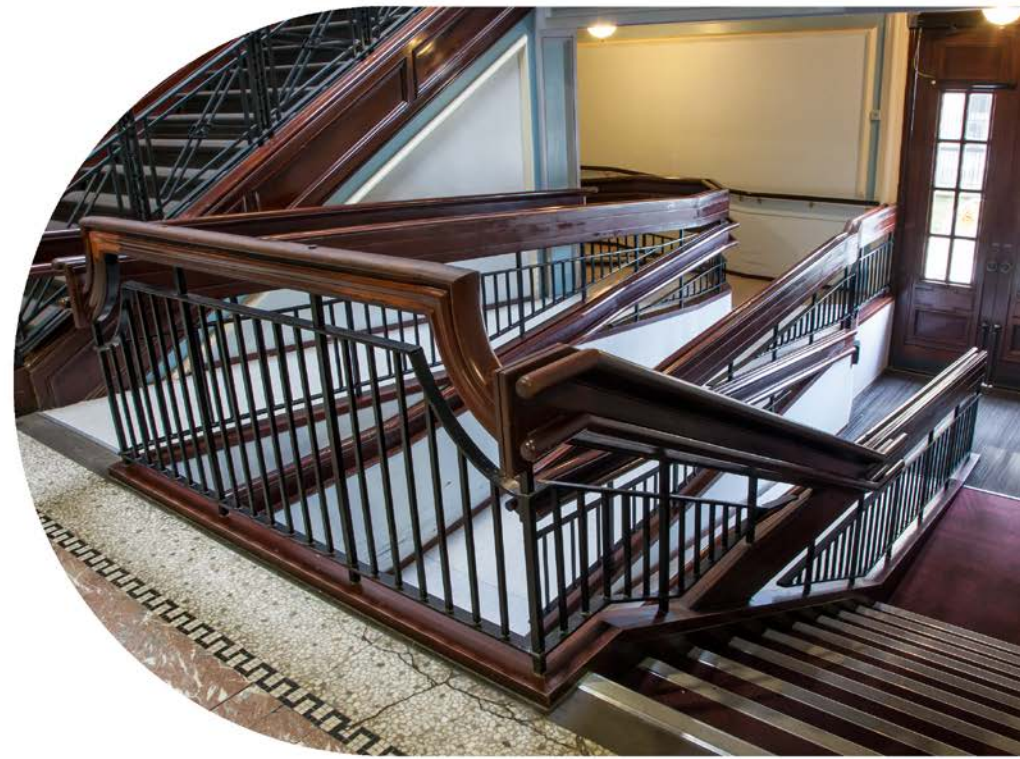

Caird Hall Dundee Access

leisure &
culture DUNDEE

External Ramp

Located at the West entrance - Marryat Door.

Maximum dimensions for scooters Length- 104 cm
Width - 56 cm.

Internal Ramp

Inside Marryat Door.

Level Access All Facilities

Level Access to all facilities is available on both stalls and balcony levels.

All entrance doors 140cm wide x 231 cm height.

Top: Main Stage
Lower Right: Auditorium
Lower Left: Marryat Hall

Accessible Platform

Situated off the main foyer corridor.

Lift To Balcony

Lift Doors 79 cm wide x 200 cm height.

Stalls Toilet with Baby Change Unit

Located to the left at the top of the internal ramp.

Unit provided for the disposal of all sanitary items and wipes.